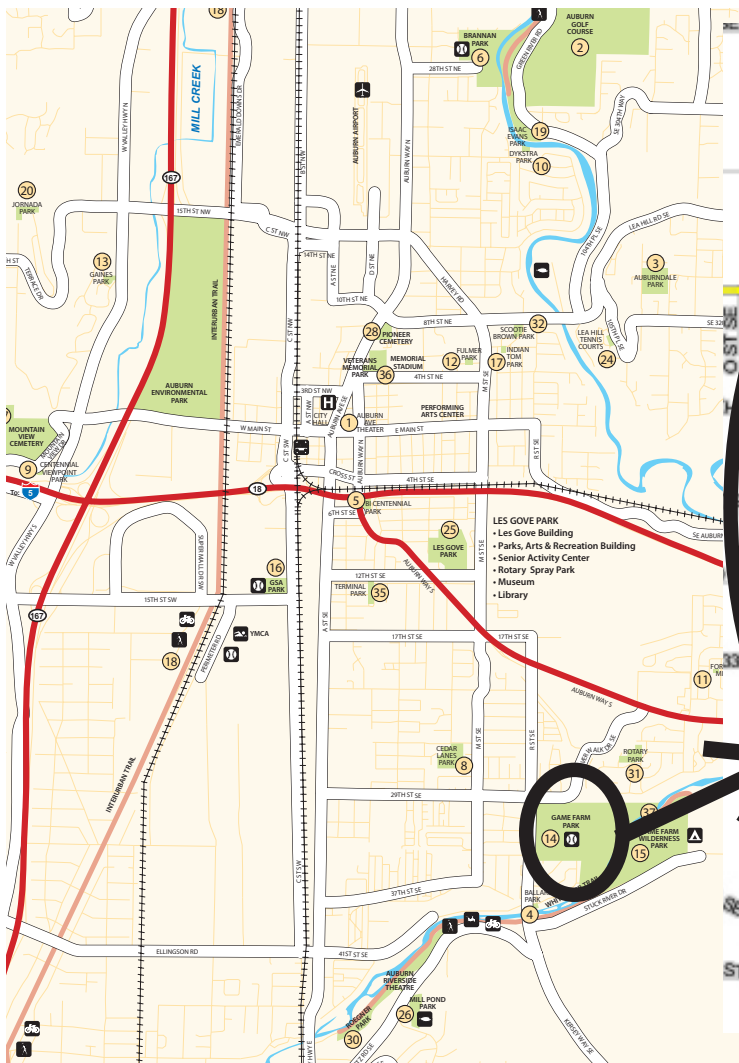

SATURDAY, MAY 19, 2018

GAME FARM PARK

3030 R STREET SE, AUBURN

General Driving Directions & Parking Instructions  
Game Farm Park, 3030 R Street SE, Auburn

From I-5 or Hwy. 167:

- ♦ Take Hwy 18 East.
- ♦ From Hwy 18 East, take the Auburn/Enumclaw Exit. (From Hwy 18 West, take the WA-164 exit)
- ♦ At the end of the ramp, turn left onto Auburn Way South. Continue south on Auburn Way.
- ♦ At the intersection of M Street, be in the right hand lane to take Howard Road.
- ♦ At the end of Howard Road, take a right onto "R" St. SE.
- ♦ Continue through the light at 29th Street SE.
- ♦ Take a left into the Main entrance of Game Farm Park.
- ♦ Street parking is available in the areas across the street from the park, or just past the main park entrance. It's an easy walk to two park entrance access points. *Please use caution crossing R Street SE and use the cross walk provided.* Be courteous when parking in the neighborhoods/areas surrounding the park.
- ♦ Handicap parking is available at the main park entrance on a space available basis.

VENDORS: Please follow the driving directions and set-up instructions included in your confirmation packet.

AUBURN AREA MAP

GAME FARM PARK AREA MAP