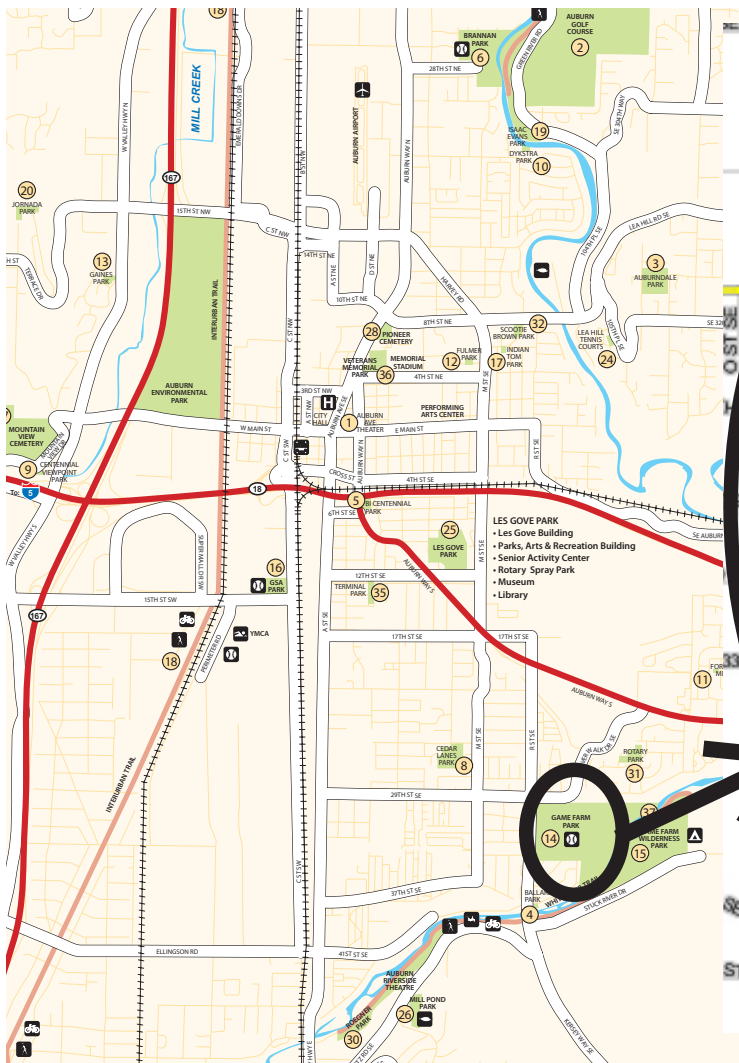

SATURDAY, MAY 19, 2018

GAME FARM PARK

3030 R STREET SE, AUBURN

General Driving Directions & Parking Instructions
Game Farm Park, 3030 R Street SE, Auburn

From I-5 or Hwy. 167:

- ♦ Take Hwy 18 East.
- ♦ From Hwy 18 East, take the Auburn/Enumclaw Exit. (From Hwy 18 West, take the WA-164 exit)
- ♦ At the end of the ramp, turn left onto Auburn Way South. Continue south on Auburn Way.
- ♦ At the intersection of M Street, be in the right hand lane to take Howard Road.
- ♦ At the end of Howard Road, take a right onto "R" St. SE.
- ♦ Continue through the light at 29th Street SE.
- ♦ Take a left into the Main entrance of Game Farm Park.
- ♦ Street parking is available in the areas across the street from the park, or just past the main park entrance. It's an easy walk to two park entrance access points. *Please use caution crossing R Street SE and use the cross walk provided.* Be courteous when parking in the neighborhoods/areas surrounding the park.
- ♦ Handicap parking is available at the main park entrance on a space available basis.

VENDORS: Please follow the driving directions and set-up instructions included in your confirmation packet.

AUBURN AREA MAP

GAME FARM PARK AREA MAP