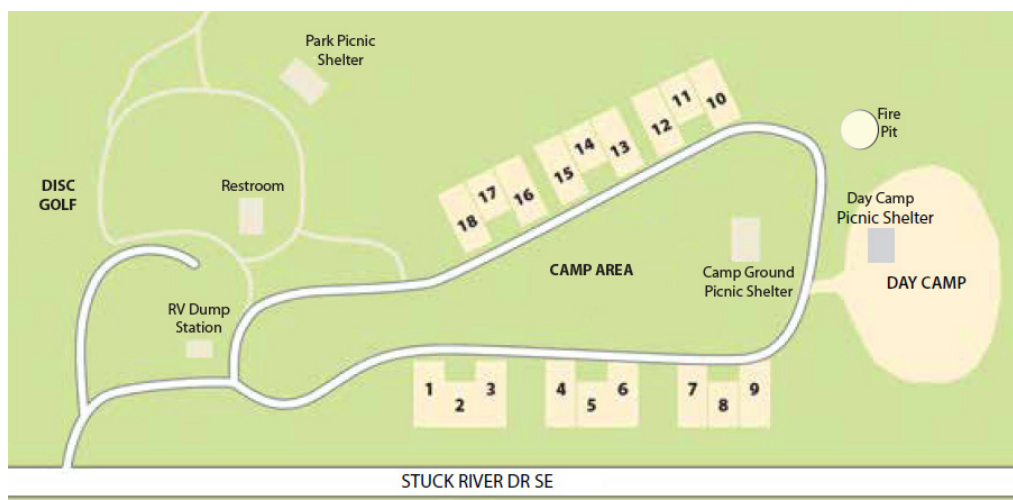

City of Auburn Game Farm Wilderness Campground Individual Campsites
All campsites have 1 picnic table, 1 campfire grill, water & electricity

Campsite #1	50 x 12 pad with an additional 21 x 12 pad. Good for large RV with an extra vehicle	62' Max Length
Campsite #2	40 x 12 wide pad.	44' Max Length
Campsite #3	50 x 12 pad. Good for long RV or truck and trailer.	62' Max Length No extra vehicle
Campsite #4	50 x 12 pad with an additional 21 x 12 pad. Good for large RV with an extra vehicle.	62' Max Length
Campsite #5	40 x 12 wide pad.	44' Max Length
Campsite #6	50 x 12 pad. Good for long RV or truck and trailer.	62' Max Length No extra vehicle
Campsite #7	50 x 12 pad with an additional 21 x 12 pad. Good for large RV with an extra vehicle	62' Max Length
Campsite #8	44 x 12 wide pad.	44' Max Length
Campsite #9	50 x 12 pad. Good for long RV or truck and trailer.	62' Max Length No extra vehicle
Campsite #10	50 x 12 pad with an additional 21 x 12 pad. Good for large RV with an extra vehicle	62' Max Length
Campsite #11	40 x 12 wide pad.	44' Max Length
Campsite #12	50 x 12 pad. Good for long RV or truck and trailer.	62' Max Length No extra vehicle
Campsite #13	50 x 12 pad with an additional 21 x 12 pad. Good for large RV with an extra vehicle.	62' Max Length
Campsite #14	40 x 12 wide pad.	44' Max Length
Campsite #15	50 x 12 pad. Good for long RV or truck and trailer.	62' Max Length No extra vehicle
Campsite #16	50 x 12 pad with an additional 21 x 12 pad. Good for large RV with an extra vehicle	62' Max Length
Campsite #17	40 x 12 wide pad.	44' Max Length
Campsite #18	50 x 12 pad. Good for long RV or truck and trailer.	62' Max Length No extra vehicle