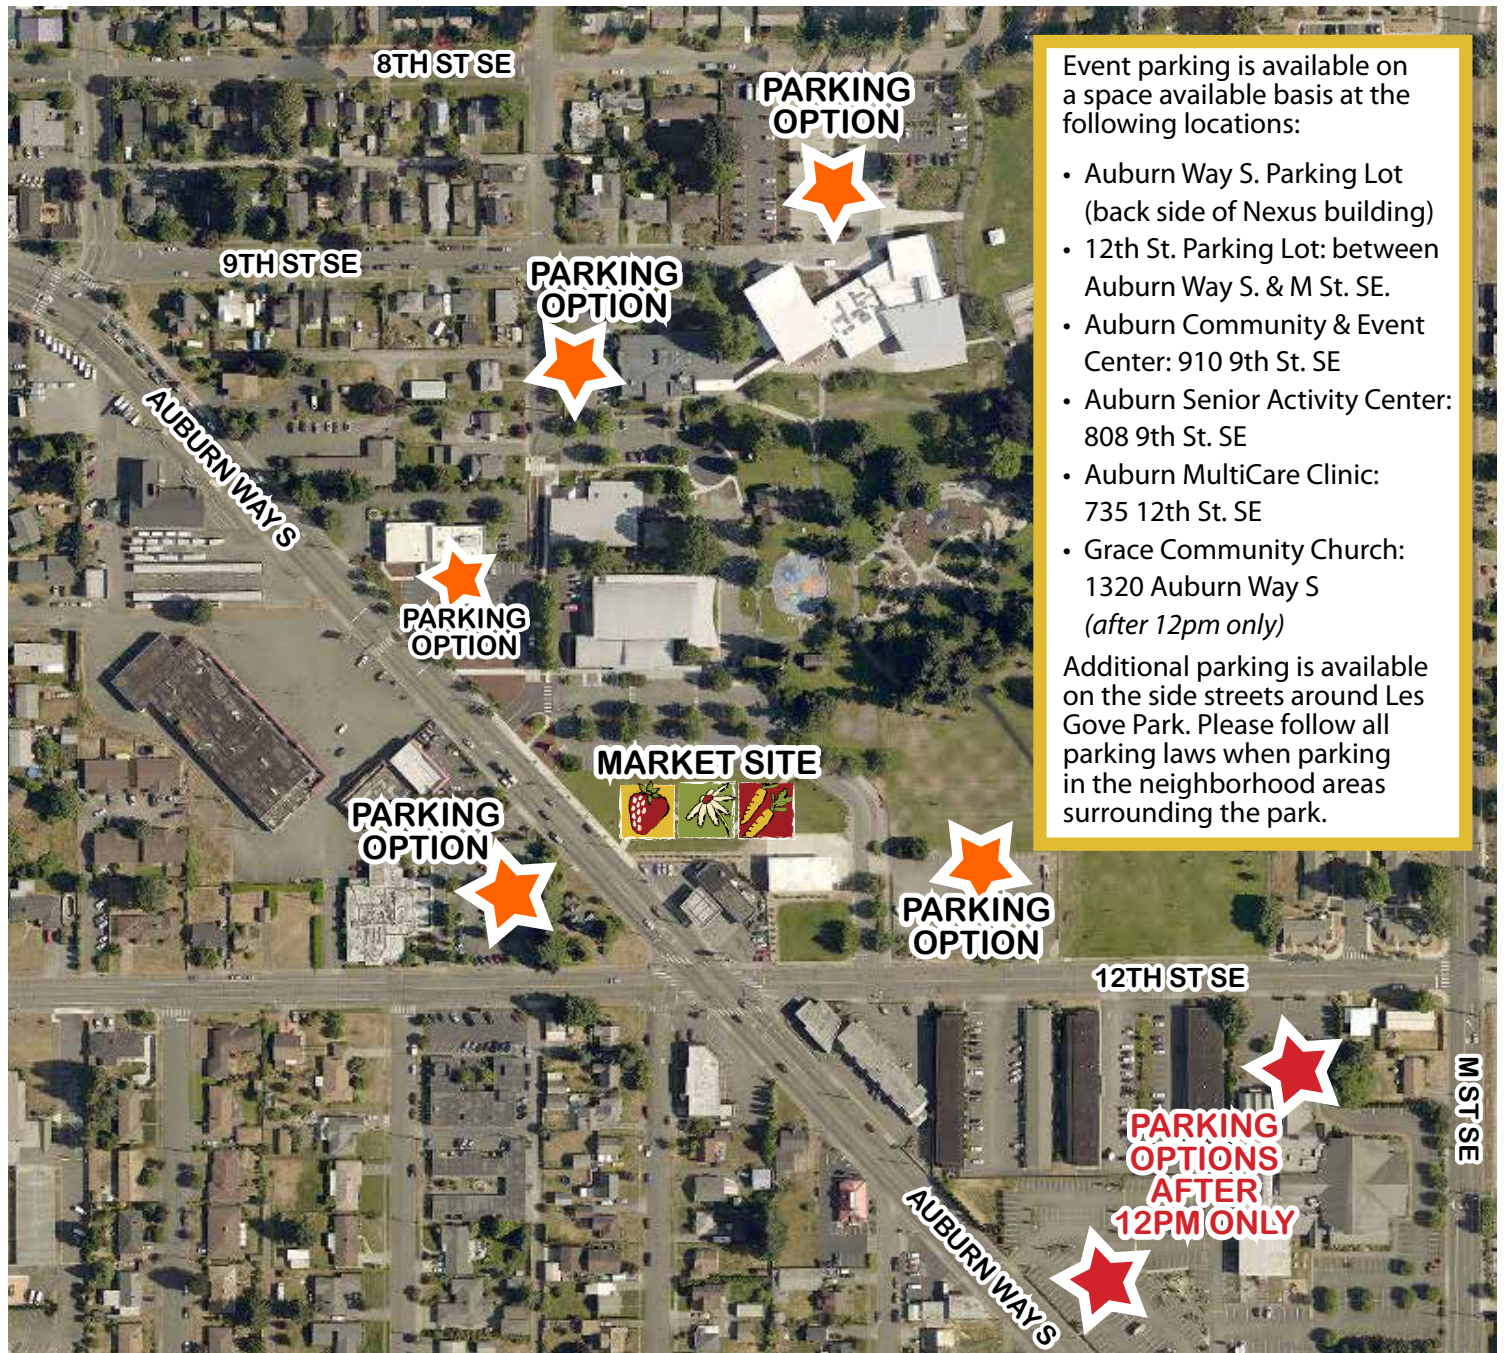

# Driving Directions & Parking Information

## From I-5 or Hwy. 167:

- Take Hwy 18 East. Take the Auburn - Enumclaw Exit. (from Hwy 18 West, take the WA-164 exit)
- At the end of the ramp, turn left onto Auburn Way South.
- Continue south on Auburn Way South to one of the following parking options.

Event parking is available on a space available basis at the following locations:

- Auburn Way S. Parking Lot (back side of Nexus building)
- 12th St. Parking Lot: between Auburn Way S. & M St. SE.
- Auburn Community & Event Center: 910 9th St. SE
- Auburn Senior Activity Center: 808 9th St. SE
- Auburn MultiCare Clinic: 735 12th St. SE
- Grace Community Church: 1320 Auburn Way S (after 12pm only)

Additional parking is available on the side streets around Les Gove Park. Please follow all parking laws when parking in the neighborhood areas surrounding the park.

Every Sunday | June-September | 10am-3pm  
Les Gove Park | 1140 Auburn Way South