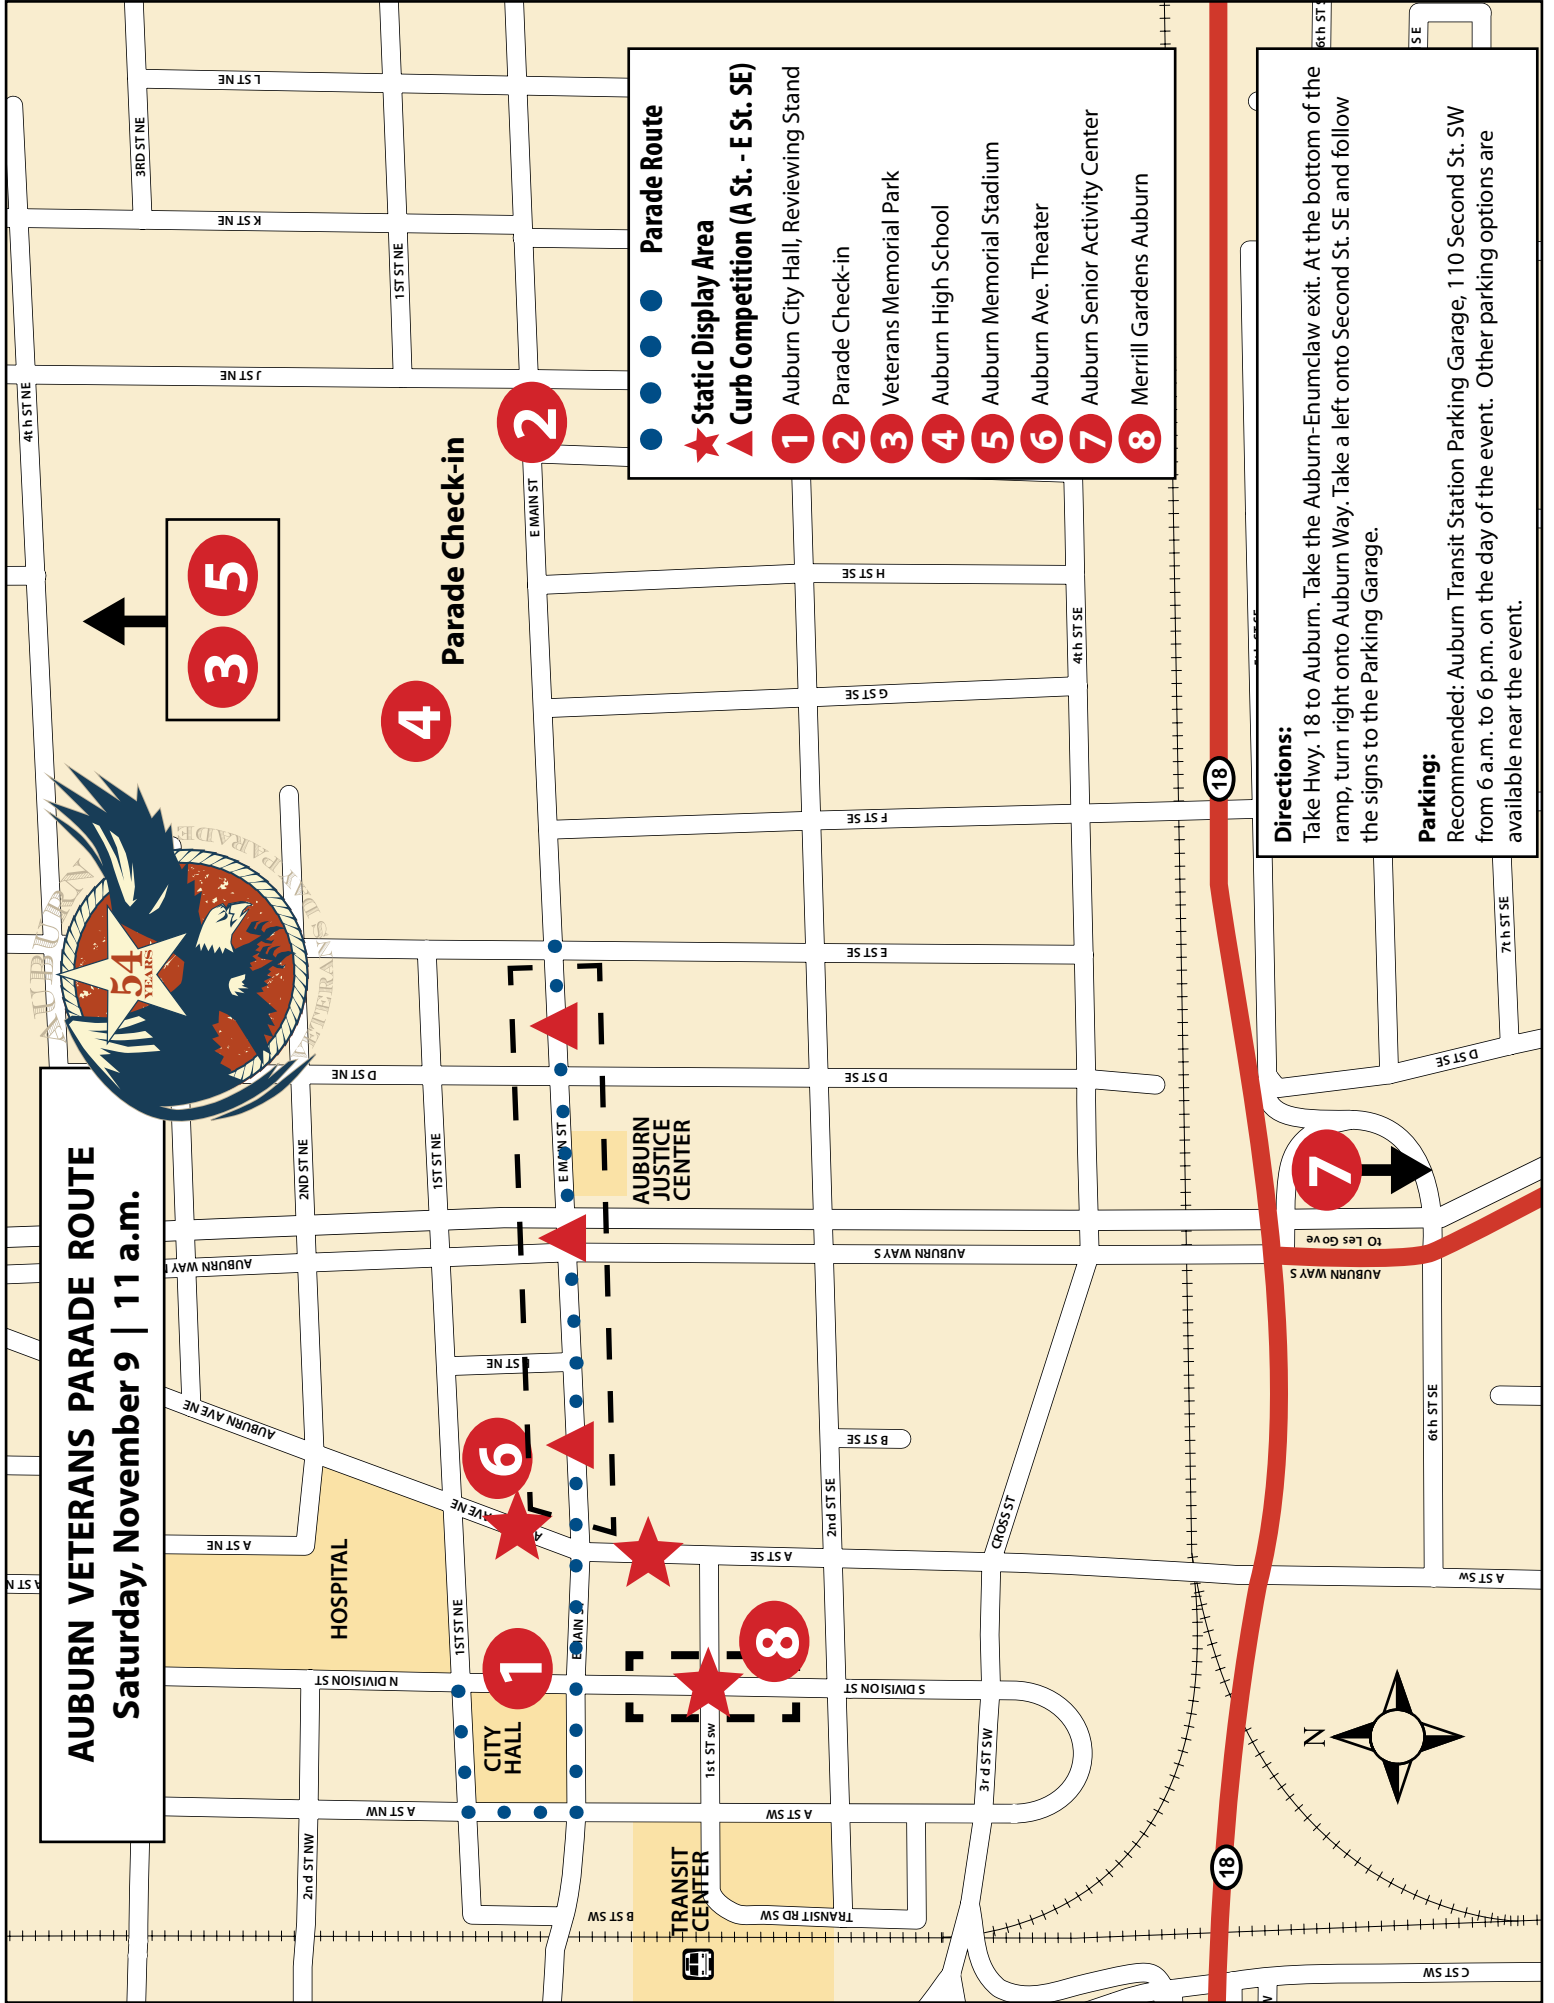

AUBURN VETERANS PARADE ROUTE Saturday, November 9 | 11 a.m.

- Parade Route
- Static Display Area
- Curb Competition (A St. - E St. SE)
- 1** Auburn City Hall, Reviewing Stand
- 2** Parade Check-in
- 3** Veterans Memorial Park
- 4** Auburn High School
- 5** Auburn Memorial Stadium
- 6** Auburn Ave. Theater
- 7** Auburn Senior Activity Center
- 8** Merrill Gardens Auburn

Directions:
Take Hwy. 18 to Auburn. Take the Auburn-Enumclaw exit. At the bottom of the ramp, turn right onto Auburn Way. Take a left onto Second St. SE and follow the signs to the Parking Garage.

Parking:
Recommended: Auburn Transit Station Parking Garage, 110 Second St. SW from 6 a.m. to 6 p.m. on the day of the event. Other parking options are available near the event.